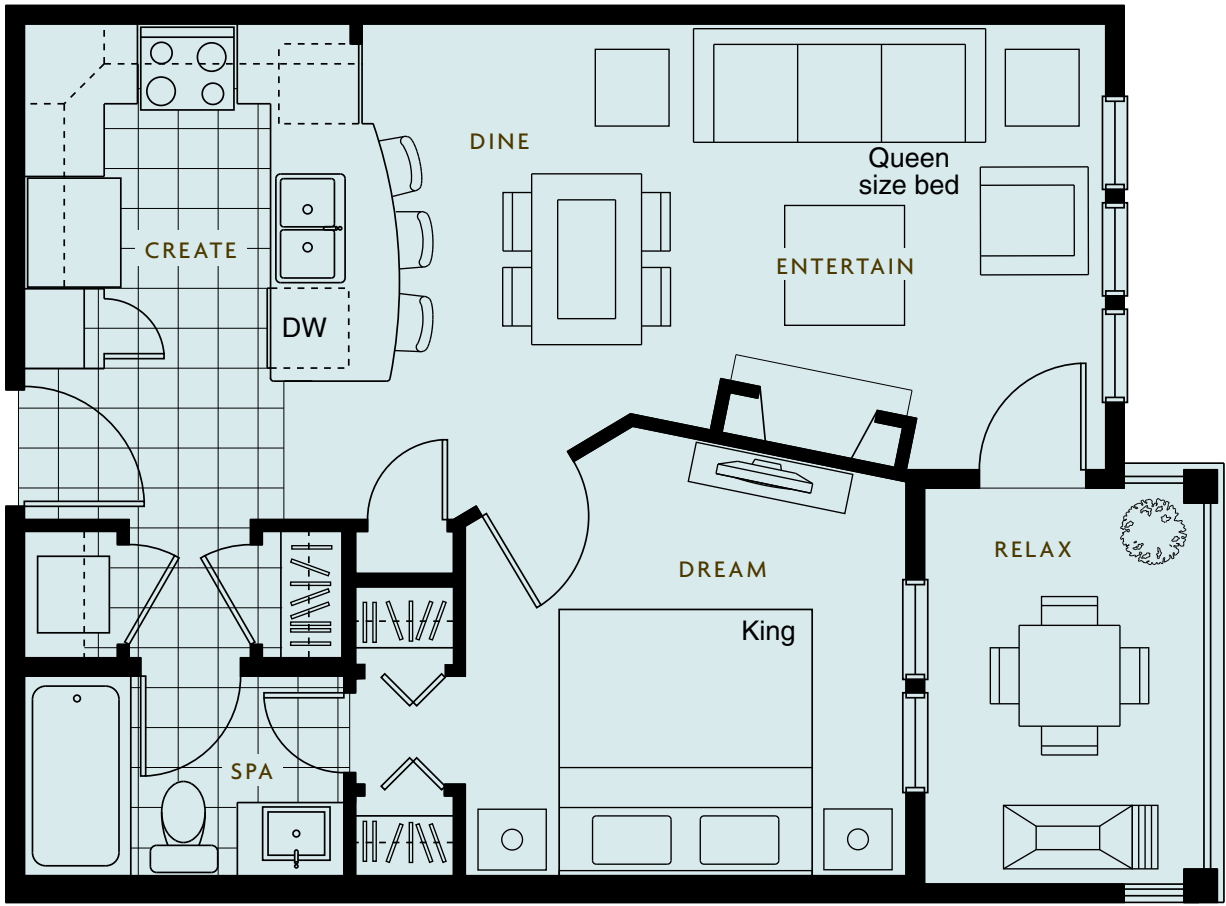

TROPEZ

1 BEDROOM FLAT 566 SQUARE FEET

GALA BUILDING
 108, 110, 118, 120, 135, 137
 208, 210, 218, 220, 235, 237
 335, 337

The developer reserves the right to make modifications and changes to building design, specifications features and floorplans. Suite sizes are approximate; actual floorplans and square footages may vary. E.&O.E.