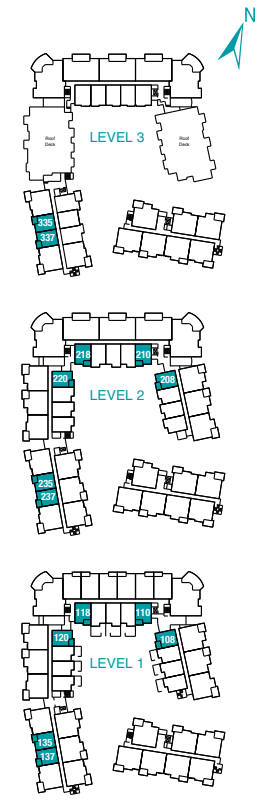

TROPEZ

1 BEDROOM FLAT 566 SQUARE FEET

GALA BUILDING
 108, 110, 118, 120, 135, 137
 208, 210, 218, 220, 235, 237
 335, 337

The developer reserves the right to make modifications and changes to building design, specifications features and floorplans. Suite sizes are approximate; actual floorplans and square footages may vary. E.&O.E.