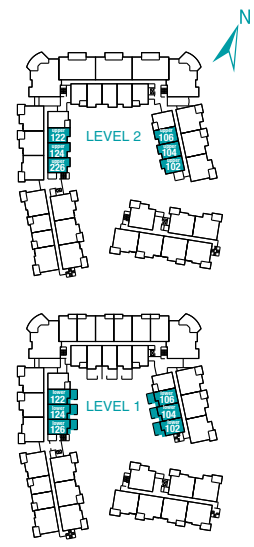

NEWPORT

2 LEVEL TOWNHOME 1,135 SQUARE FEET

GALA BUILDING

102, 104, 106, 122, 124, 126

The developer reserves the right to make modifications and changes to building design, specifications features and floorplans. Suite sizes are approximate; actual floorplans and square footages may vary. E.&O.E.